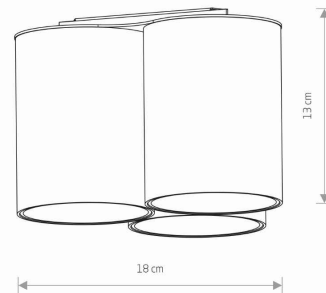

LUMINAIRE MODEL

EYE TONE
8093

CATALOGUE GROUP
COUNTRY OF ORIGIN

—
MADE IN POLAND

LIGHT SOURCE **GU10**
 LIGHT SOURCES TYPE **Replaceable**
 MAXIMUM WATTAGE **10W only LED**
 LAMP INCLUDES SOURCE OF LIGHT **No**
 NUMBER OF LIGHT SOURCES **3**
 IP **IP20**
Interior use

PACKAGE DIMENSIONS (L/W/H) **18.5cm/17.5cm/14cm**

NET/GROSS WEIGHT **1.42kg/1.51kg**

ASSEMBLY METHOD **Direct assembly**

LEADING/SUPPLEMENTARY COLOR **White**

MATERIALS **Painted steel,Plastic ABS**

STYLE **Modern**

ELECTRICAL SECURITY CLASS **I**

POWER SUPPLY **220-230V/50/60Hz**

DIMENSIONS

5 903139809399